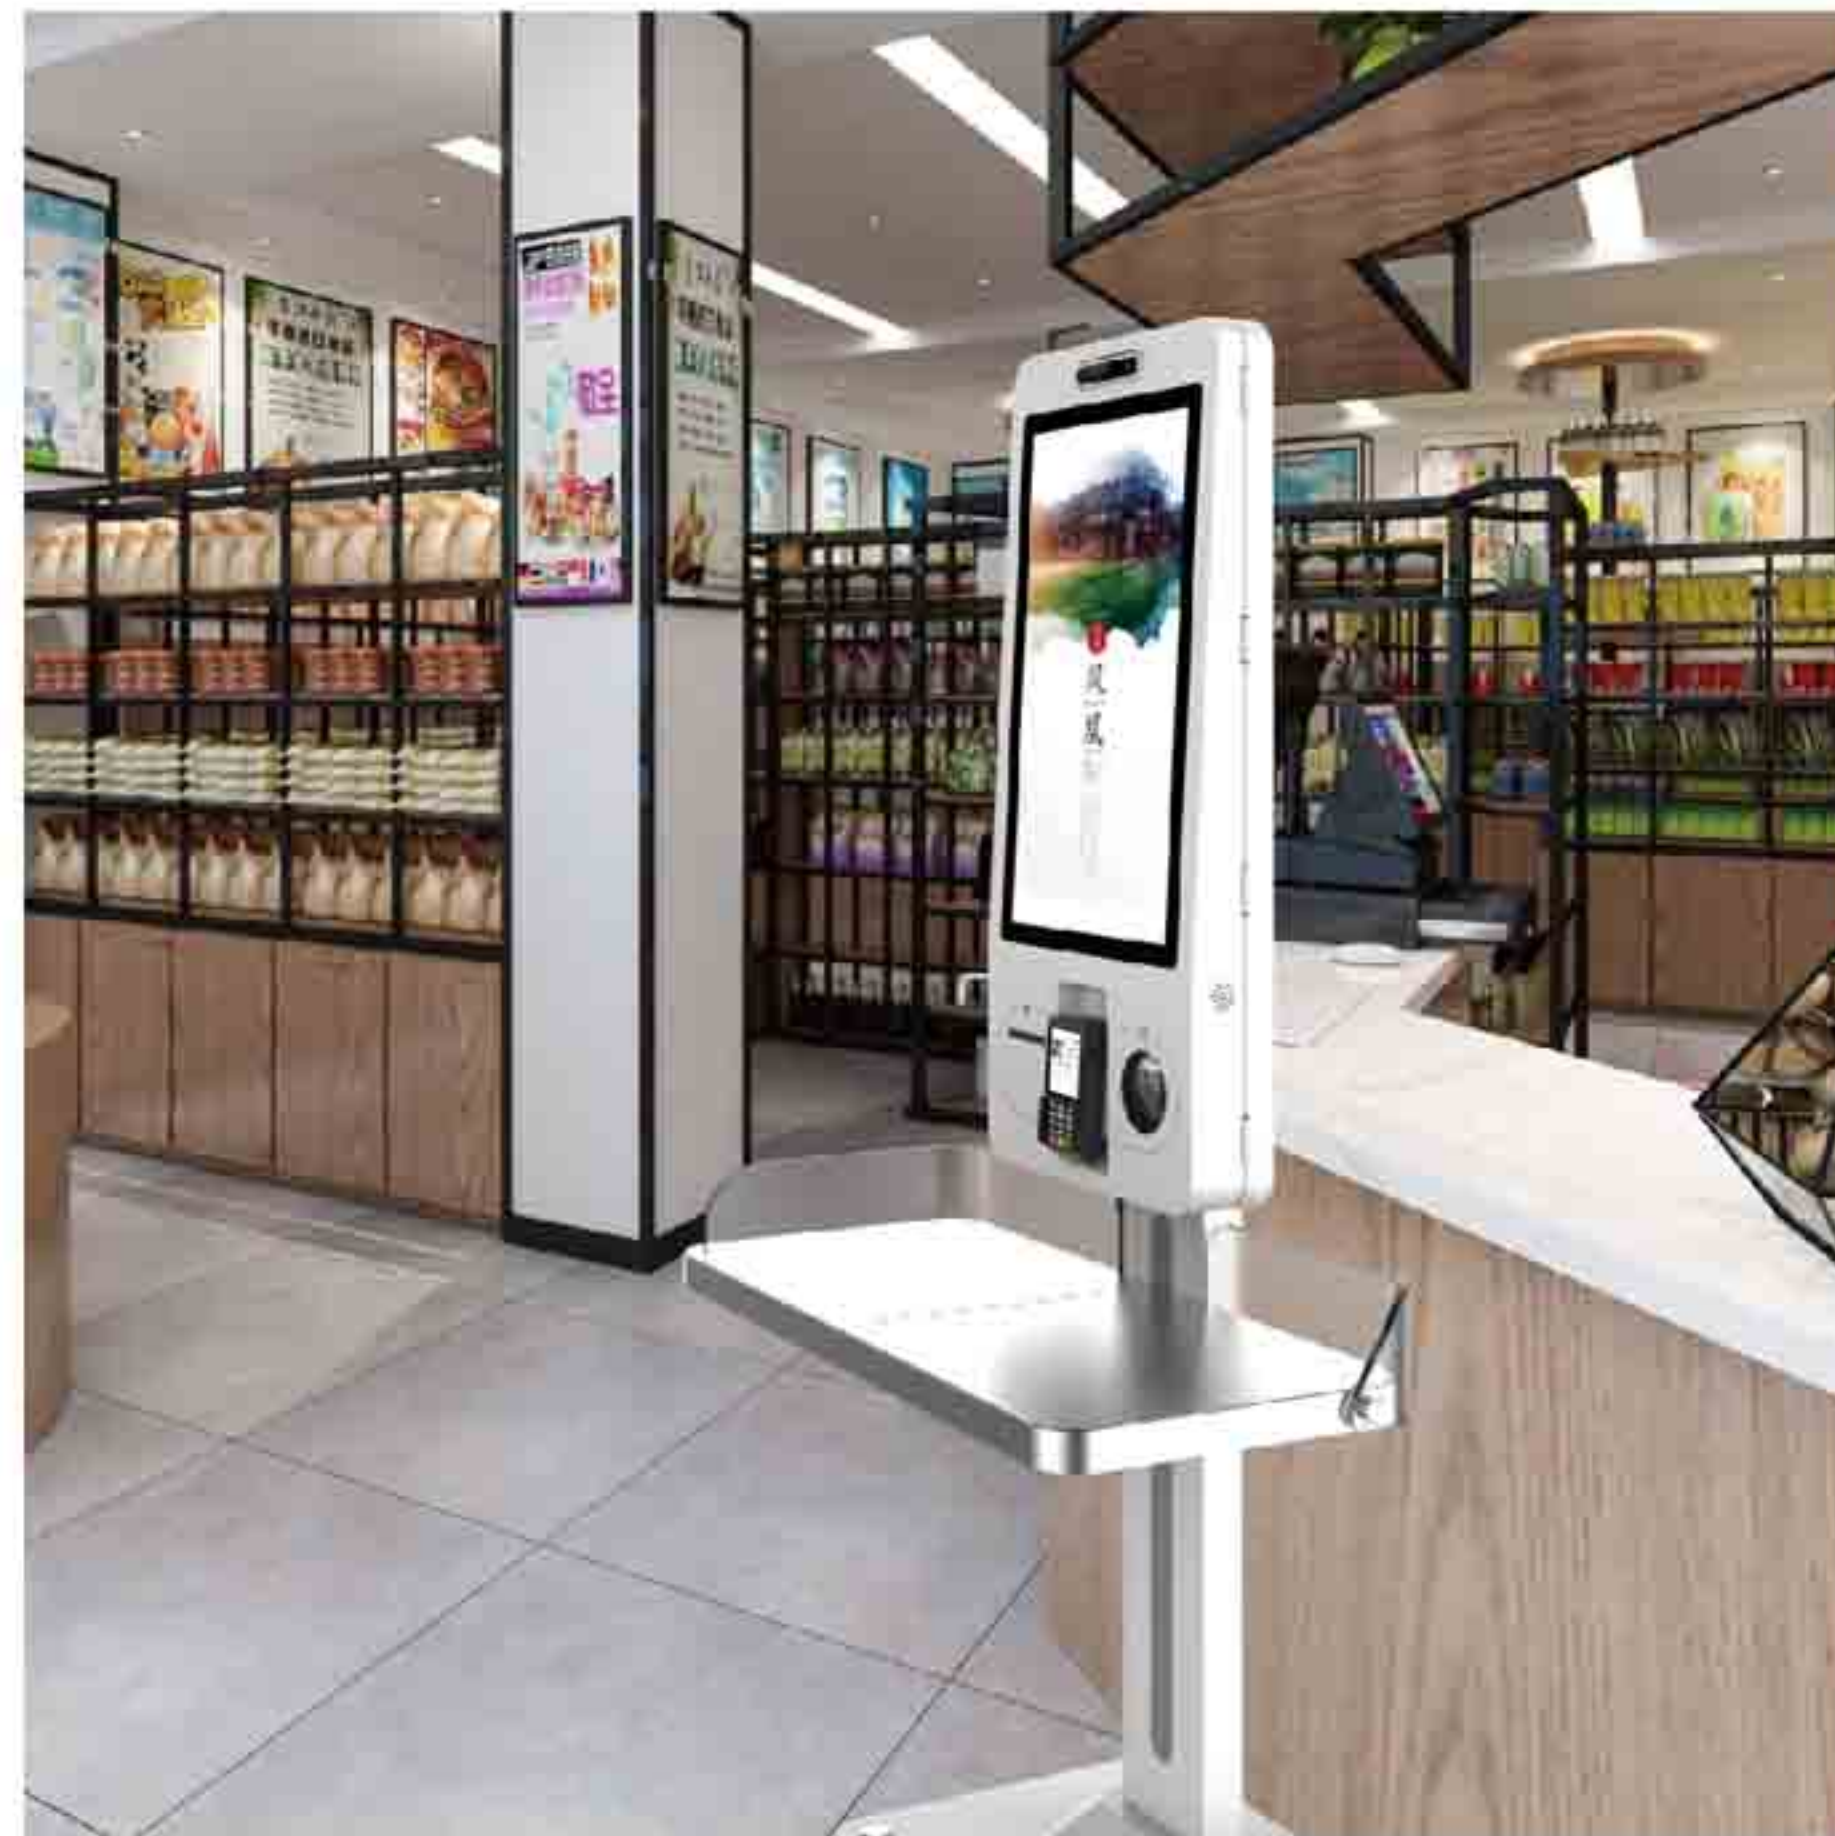

easy
installation

self-service
shopping

self-service
settlement

unmanned
supermarket

iMin S1

S series
Self Ordering POS

S1 self ordering POS system increases efficiency during rush hours, allows customer to submit order and payment autonomously, lowered overhead and training cost, increases quality control through consistent orders, improved customer service by freeing up valuable employee to provide assistance. Data gathered would assist businesses to identify desirable promotions.

Mounted

Multiple installation methods

Various Installation method to fulfil different business needs.

Specification

Processor	Quad-core ARM Cortex-A17 32-bit 1.8G
Operating System	Android 7.1 iMin OS
Speaker	3W Mono
Memory	RAM: 2GB ROM: 16GB
Display	27" 1920x1080
Touch Panel	Multi-point Capacitive Touch Panel
Peripheral Ports	USB Type_Ax4, 3.5mm Audio Jackx1, RJ11x1, RJ12x1, RJ45x1, TF Cardx1, OTGx1
Connectivity	Ethernet: 100M, Wi-Fi: 802.11 b/g/n 2.4G, Bluetooth 4.2
Power	Input: 100-220V Output: 24V 4.2A
Functional module	Scanning window, financial pos(optional), printer 80mm(optional)
TF Card	up to 128GB
Camera	Support 3D/2D/1D
Weight	20Kg
Size	990*450*110mm
Certification	IMDA