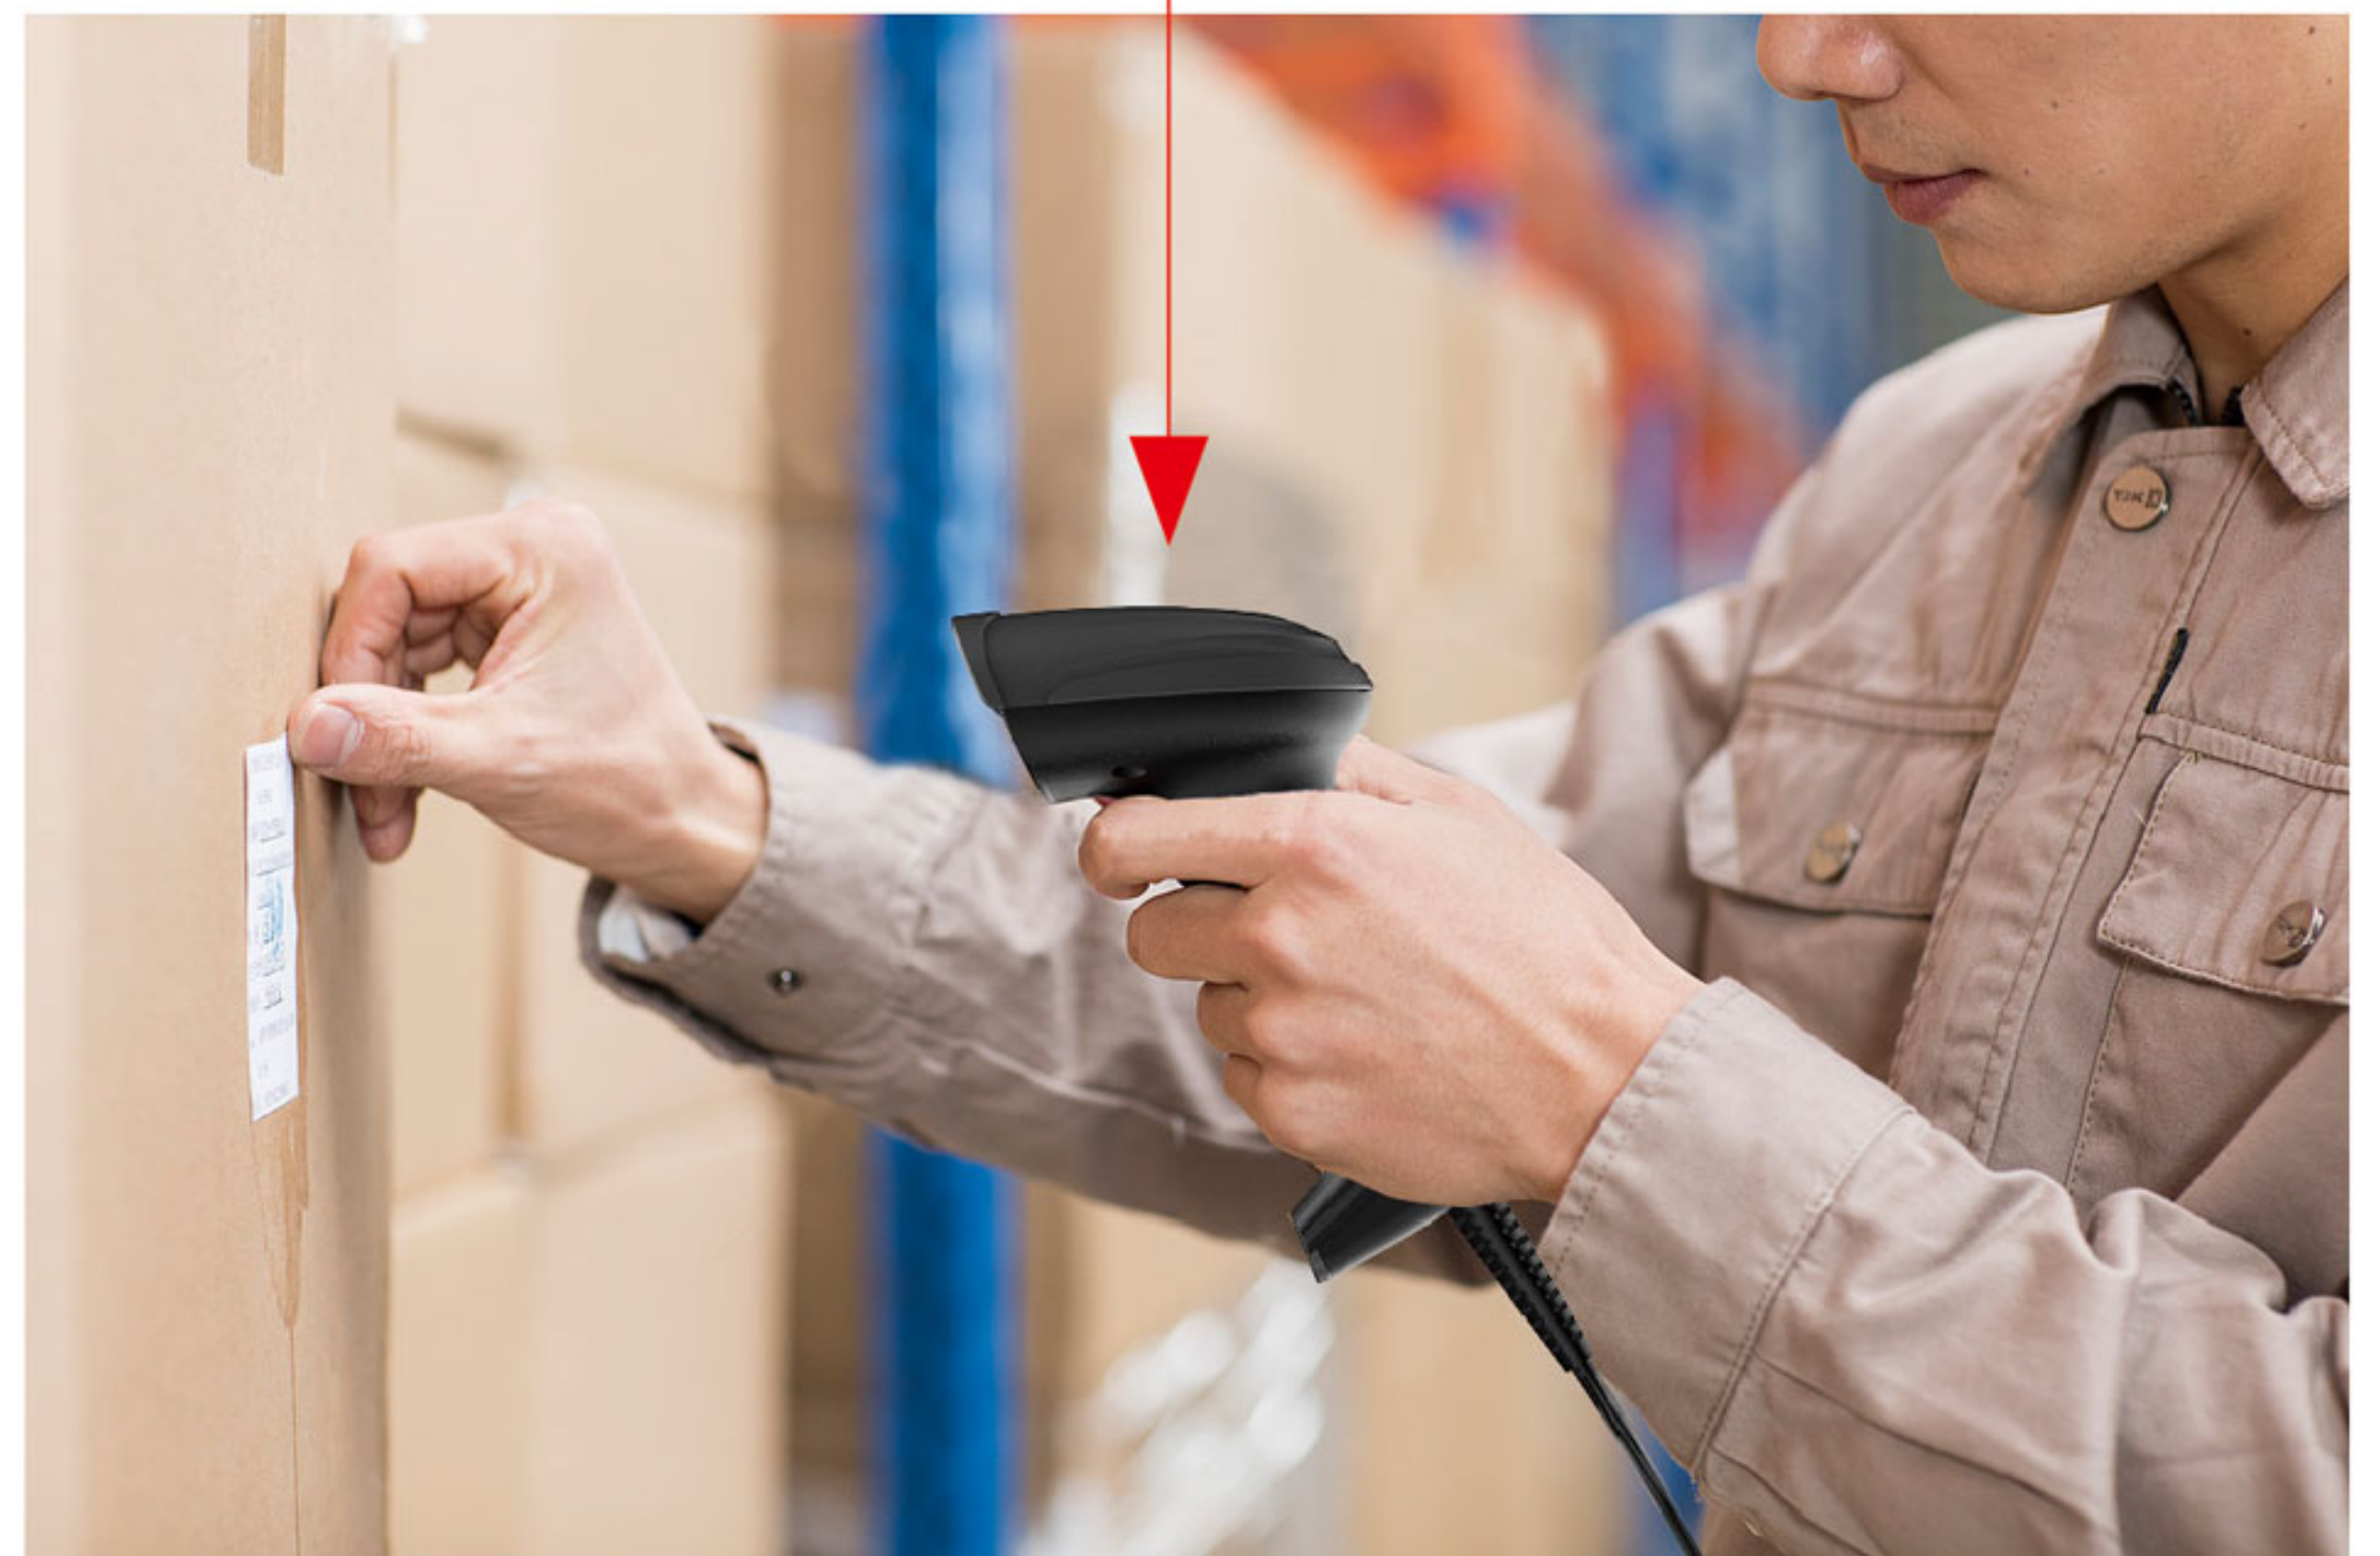

rapid scan

sophisticated design

anti fall/shock

customize

beep prompt

LED indicator

widely used

plug and play

Facebook

Equipped with a stand design to free hands

Accurate and fast scan code 1D/2D code

Fill light design, both glare and low light environment can sweep

High-precision scanning head for fast and stable scanning

Incomplete

Twisted

Reflective

Specification

Scanning	1D&2D
Precision	Bar code: 5mil ,QR code: 6.7mil
Button	Trigger button
Speaker	Beeper
light	LED
Peripheral Ports	RS-232 serial port,USB keyboard,USB virtual serial port
Scan mode	Manual scanning,automatic sensing, continuous scanning
Power	3.8-5.5VDC
Camera	640x480px
Weight	116g
Size	76.6*67.3*168.5mm
Certification	CE