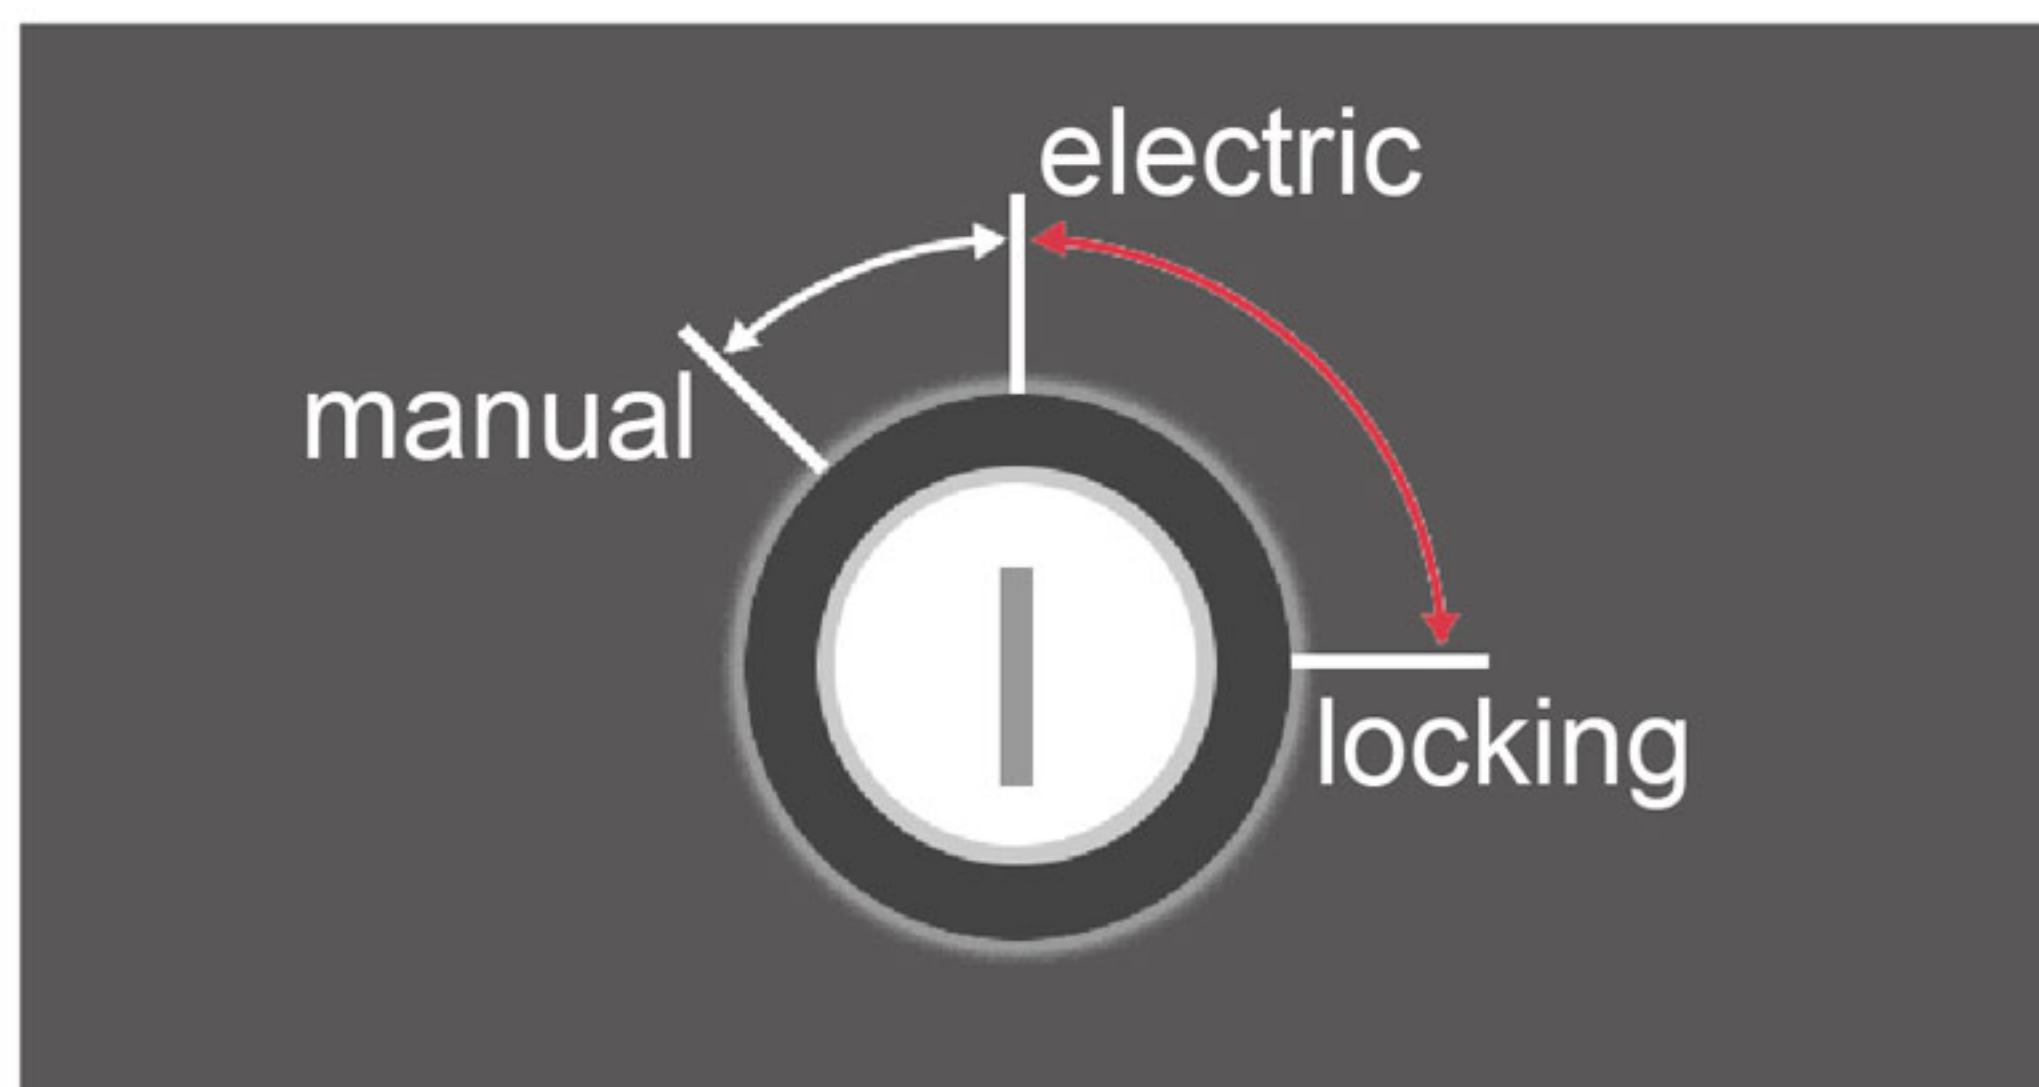

banknote

coin

safety

metal door panel

smooth track

frosted material

widely used

emergency switch

iMin A3

A series
Cash box

Three type lock(lock/ automatic/ manual/), cashdrawer works even if power failure.

@ www.imin.sg
+65 67790618

WeChat

Facebook

Optional specifications

Built-in screw design,
tamper

Check port

Three-speed lock design, locking, electric, key file, for all types of radio, can be used alone.

Reinforced steel wallet, durable reinforced steel metal clip, stored in order according to different coins